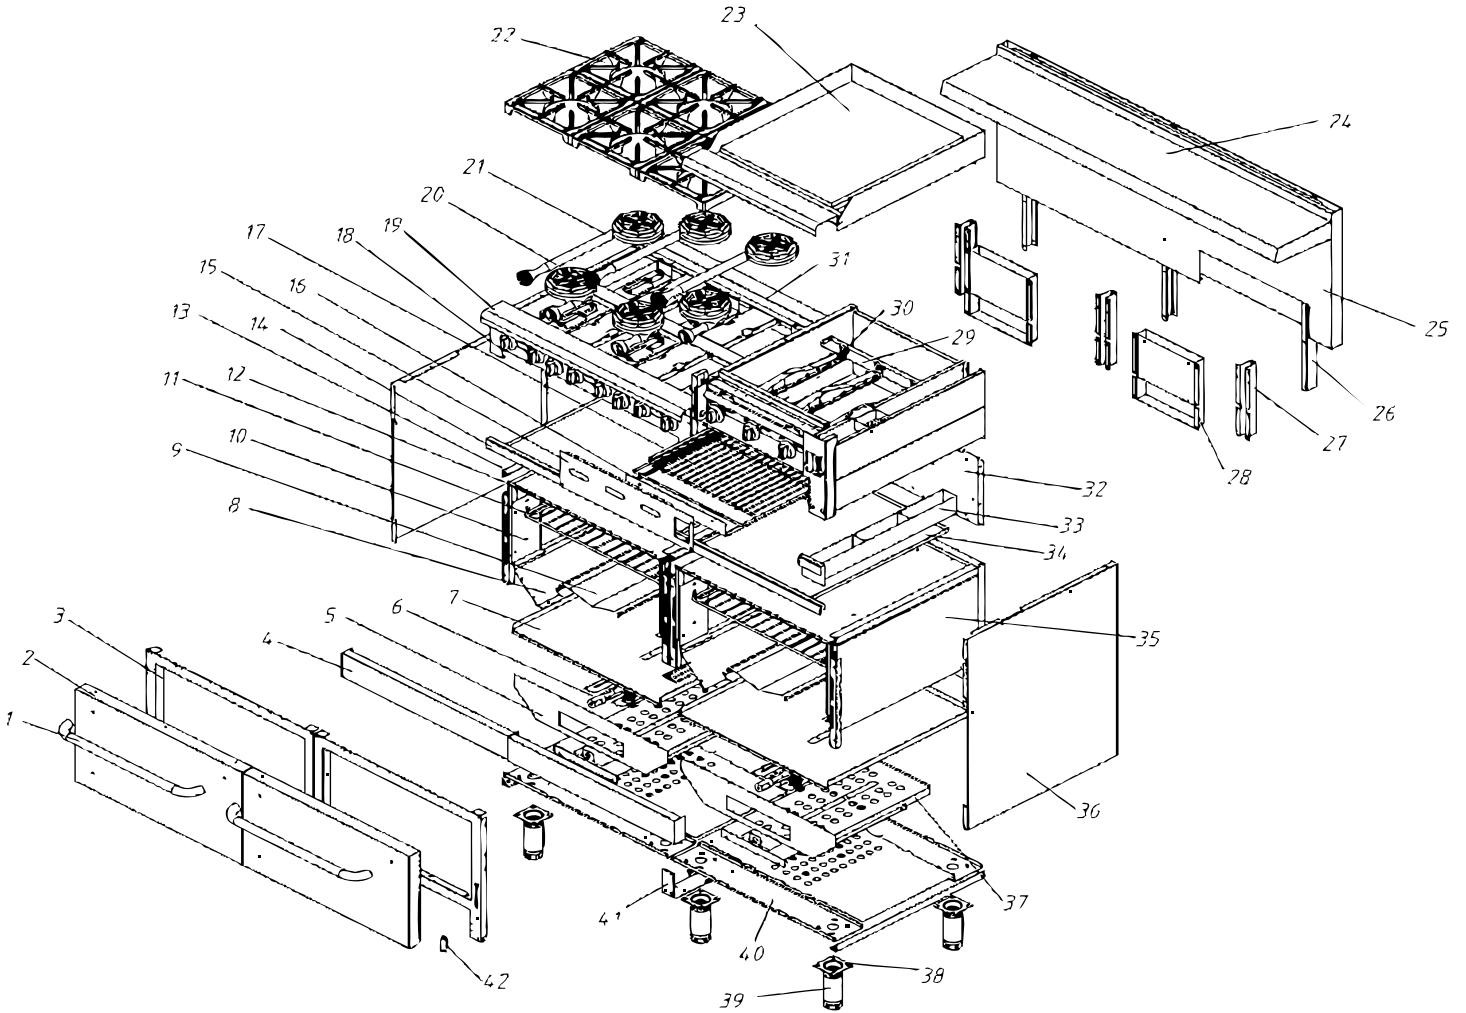

# Parts Breakdown

Model CE-CN-0914-L 46151

# Parts Breakdown

---

## Model CE-CN-0914-L 46151

Item No.	Description	Position	Item No.	Description	Position	Item No.	Description	Position
66200	Leg for 46151	6	68158	Pilot Valve (Open Burner) Dual AP6 for 46151	19c	66212	Grate for 46151	24
68156	Oven Pilot (LP) for 46151	7a	68159	Pilot Valve (Griddle) Single AP7 for 46151	19d	66214	Griddle Burner for 46151	38
66202	Oven Burner for 46151	13	68160	Pilot for 46151	19e	66215	Wiring Grid for 46151	42
66203	Knob for Burner for 46151	19	68161	Thermostat Valve for Oven for 46151	19f	66216	Grid Rack for 46151	42a
66204	Knob for Oven for 46151	19a	66210	Front Burner Assembly for 46151	23	66217	Thermocouple for 46151	44
68157	Valve for 46151	19b	66211	Rear Burner Assembly for 46151	23a			